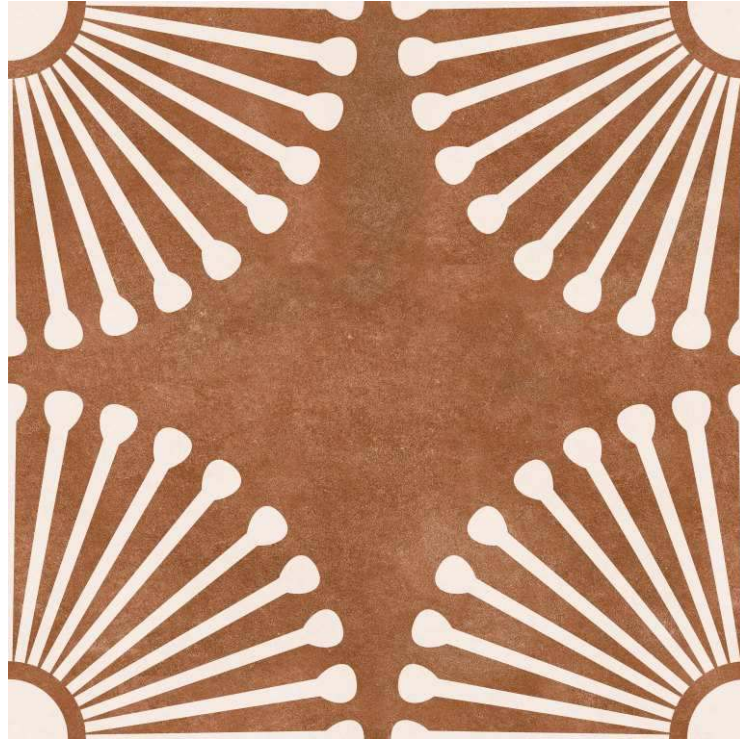

CAVE DI'GRES

Highly Resistant Gres Porcelain Stoneware

Rectified • Water Proof

DOLCE DECOR