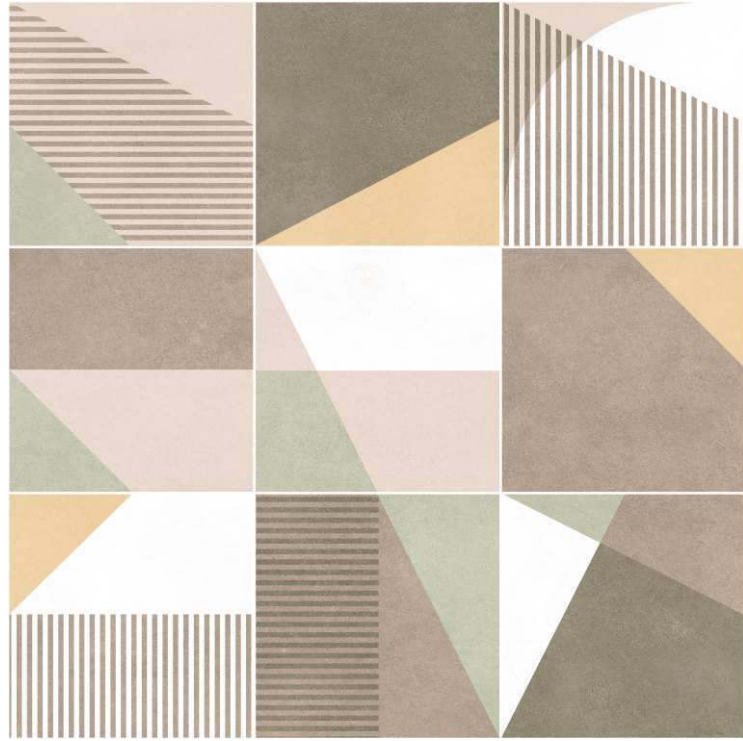

CAVE DI'GRES

Highly Resistant Gres Porcelain Stoneware

Rectified • Water Proof

AZROU DECOR

AZROU TAUPE

AZROU BEIGE

600X600mm
2'x2' / 24"x24"

Matt
Surface