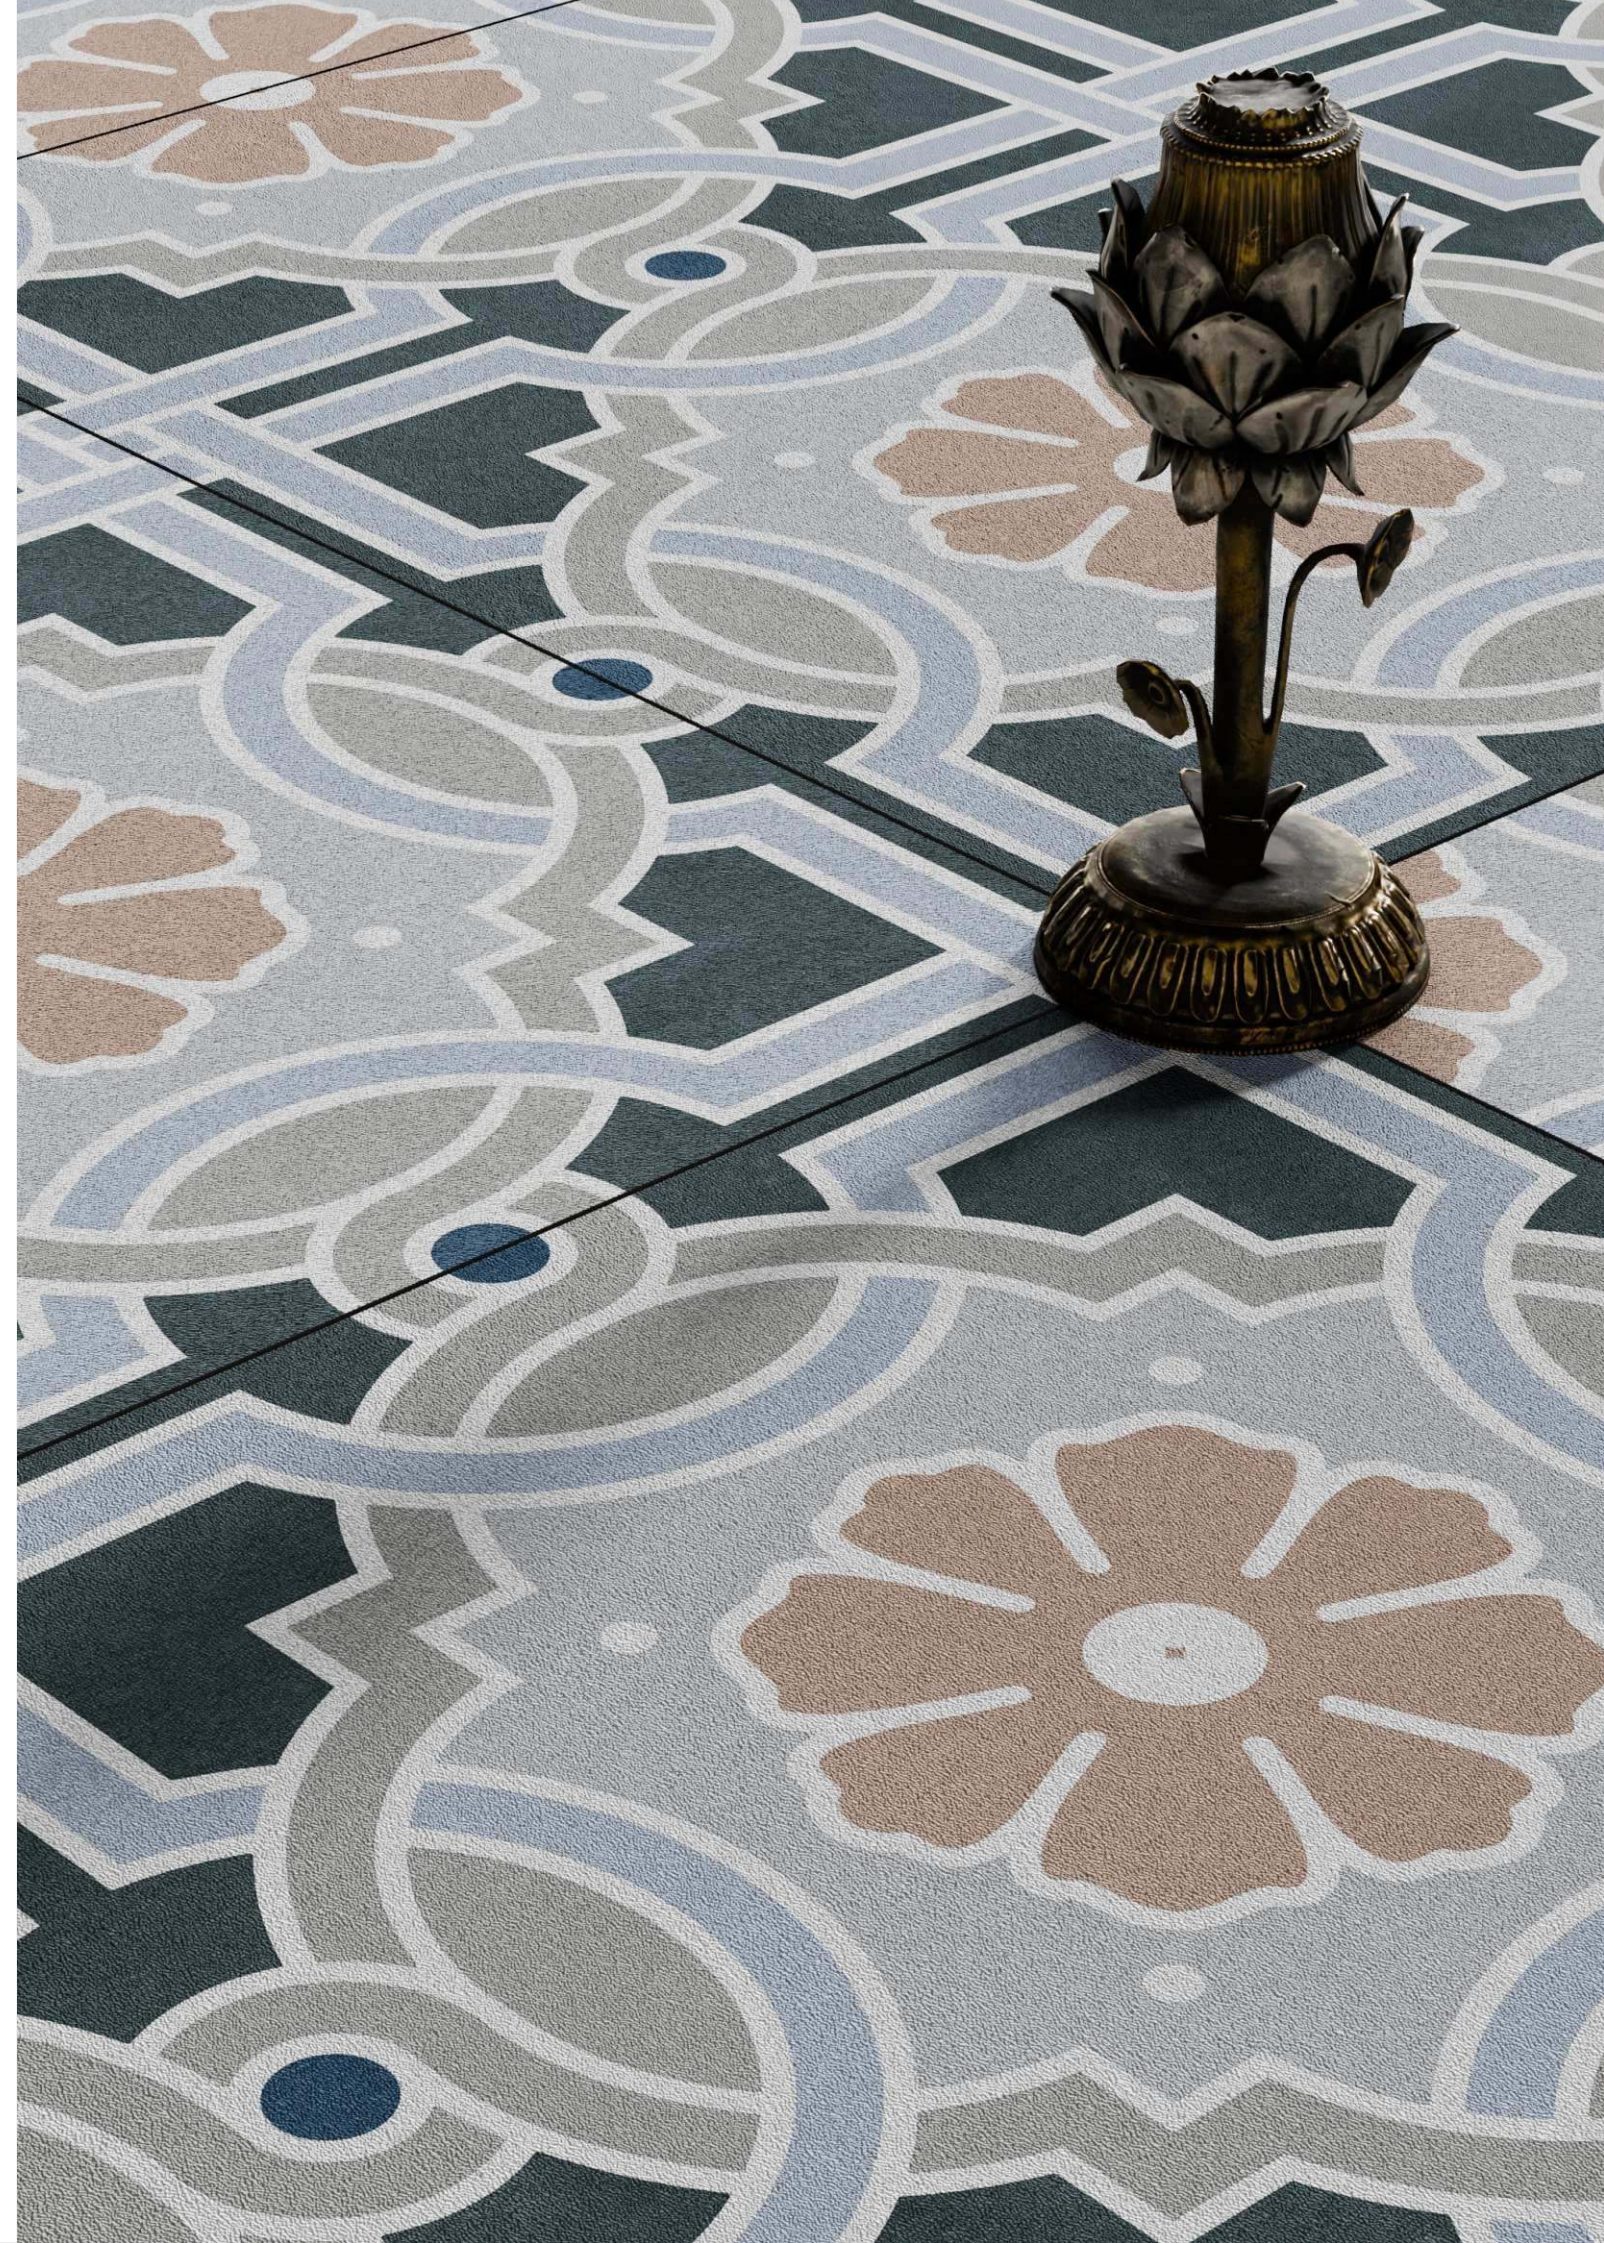

CAVE DI'GRES

Highly Resistant Gres Porcelain Stoneware

Rectified • Water Proof

600X600mm
2'x2' / 24"x24"

Matt
Surface