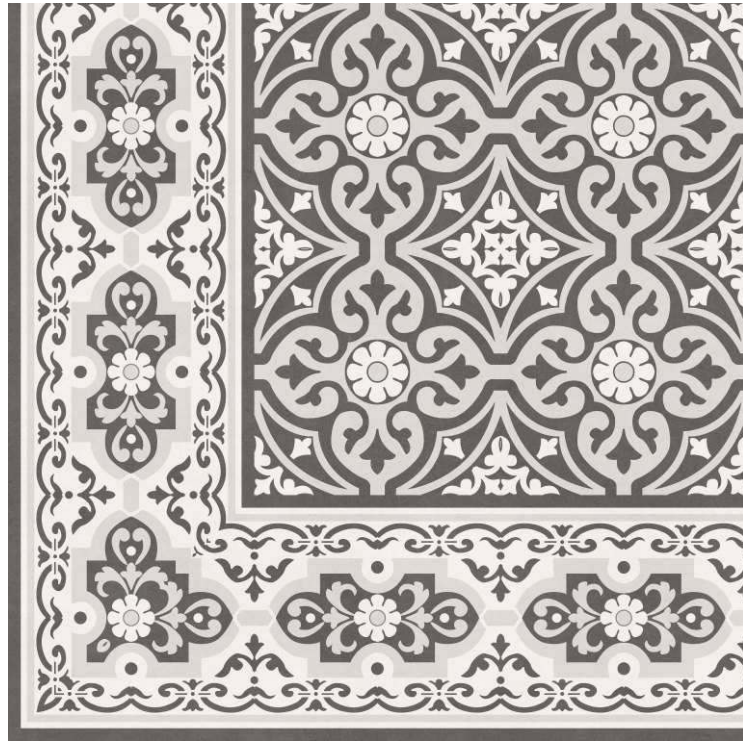

Matt
Surface

CAVE DI'GRES

Highly Resistant Gres Porcelain Stoneware

Rectified • Water Proof

ROCCA RADIANCE

600X600mm
2'x2' / 24"x24"

Matt
Surface

THANK YOU