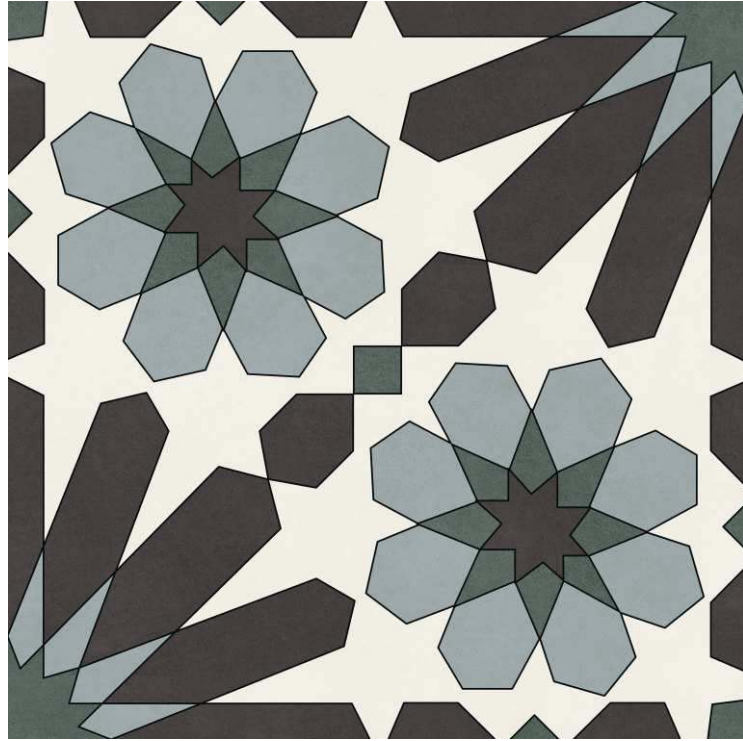

MYSTIC DECOR

MYSTIC BIANCO

MYSTIC BEIGE

600X600mm
2'x2' / 24"x24"

Matt
Surface

CAVE DI'GRES

Highly Resistant Gres Porcelain Stoneware

Rectified • Water Proof