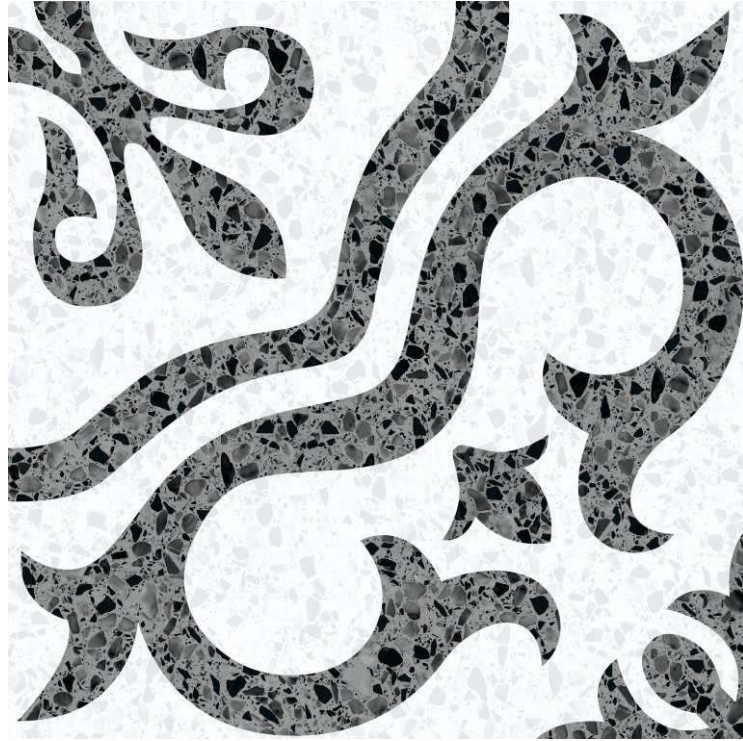

LAZIO DECOR

LAZIO GREY

LAZIO BIANCO

600X600mm
2'x2' / 24"x24"

Matt
Surface

CAVE DI'GRES

Highly Resistant Gres Porcelain Stoneware

Rectified • Water Proof