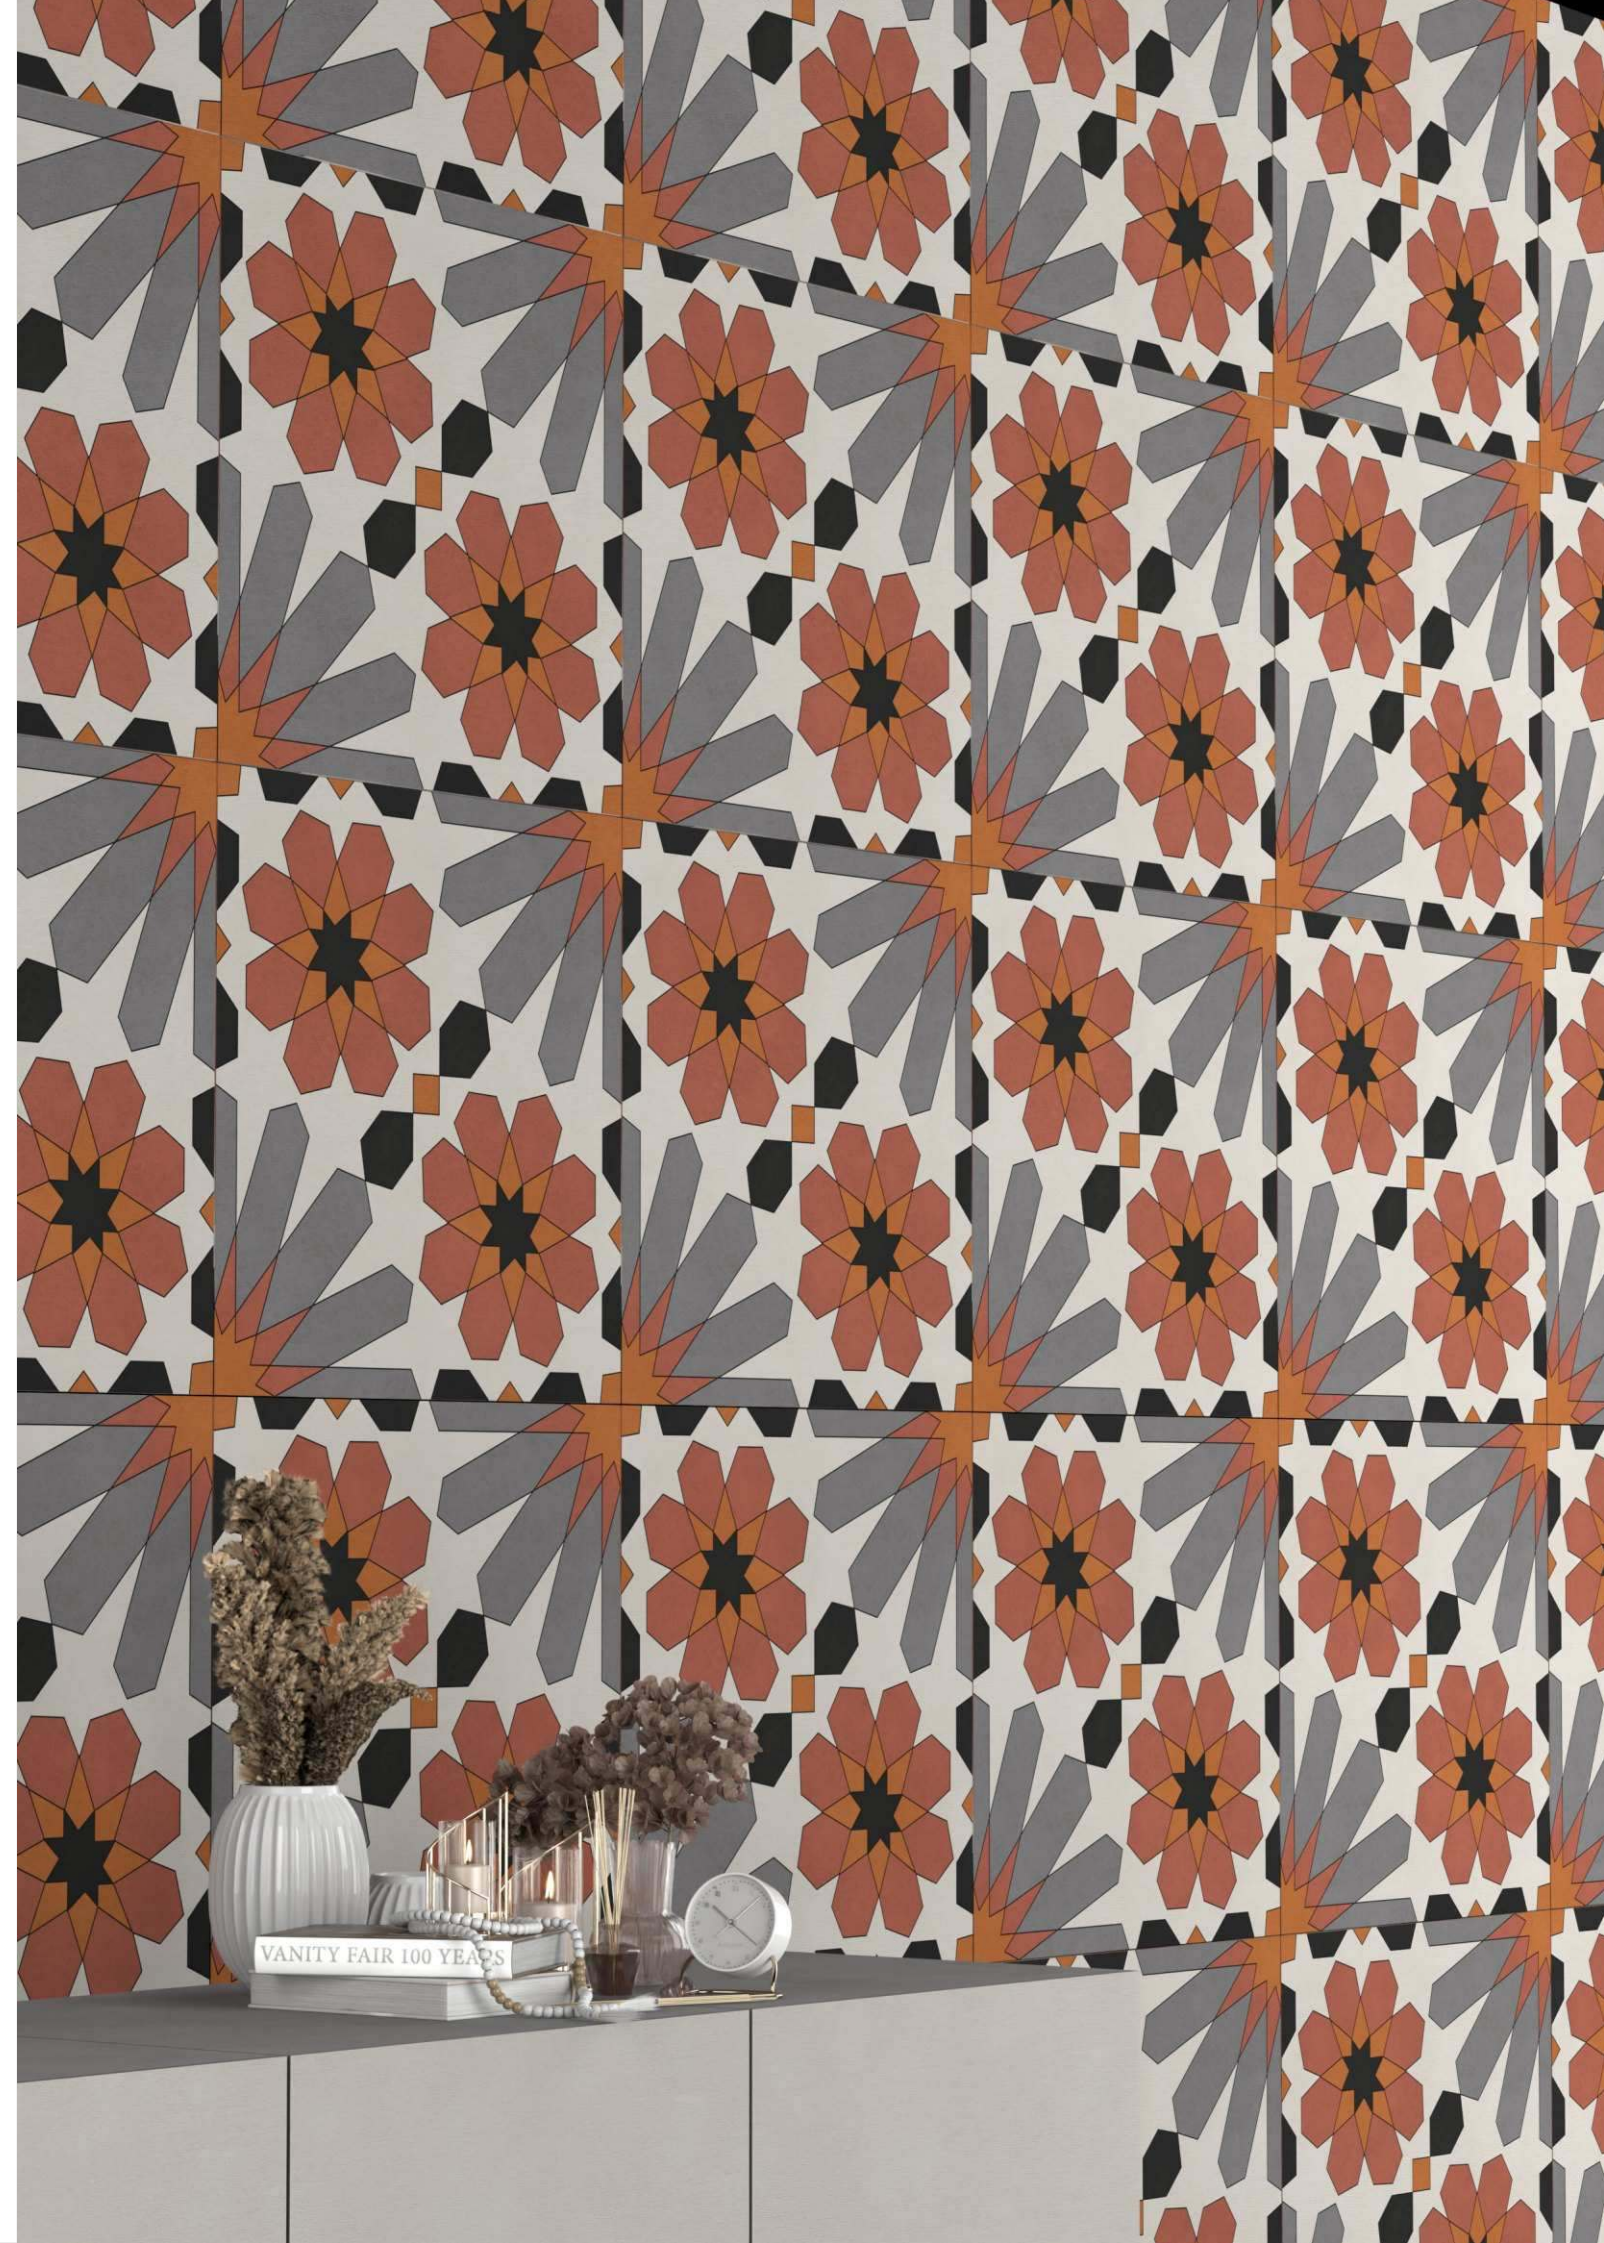

CAVE DI'GRES

Highly Resistant Gres Porcelain Stoneware

Rectified • Water Proof

600X600mm
2'x2' / 24"x24"

Matt
Surface