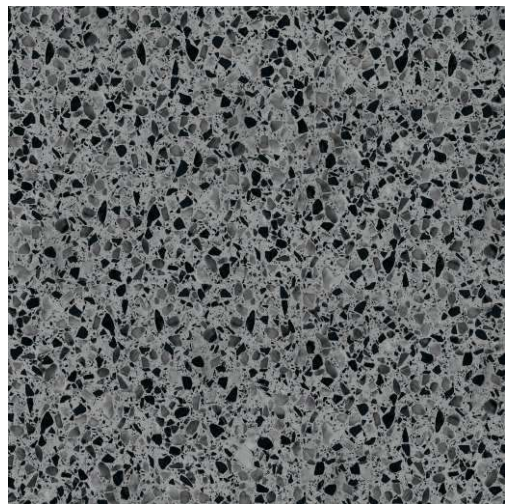

MENORCA BLACK