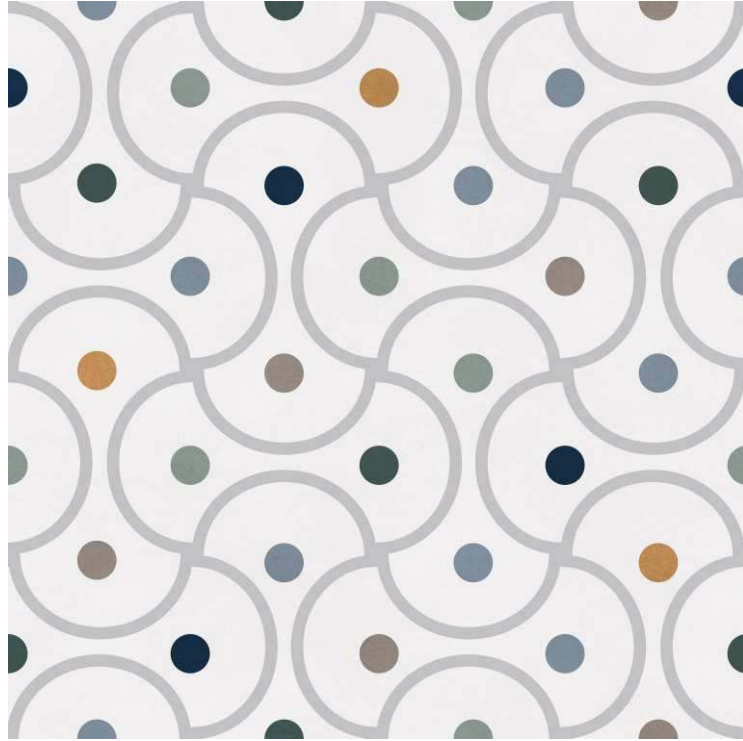

Matt
Surface

CAVE DI'GRES

Highly Resistant Gres Porcelain Stoneware

Rectified • Water Proof

LECCO LIGHT

600X600mm
2'x2' / 24"x24"

Matt
Surface

CAVE DI'GRES